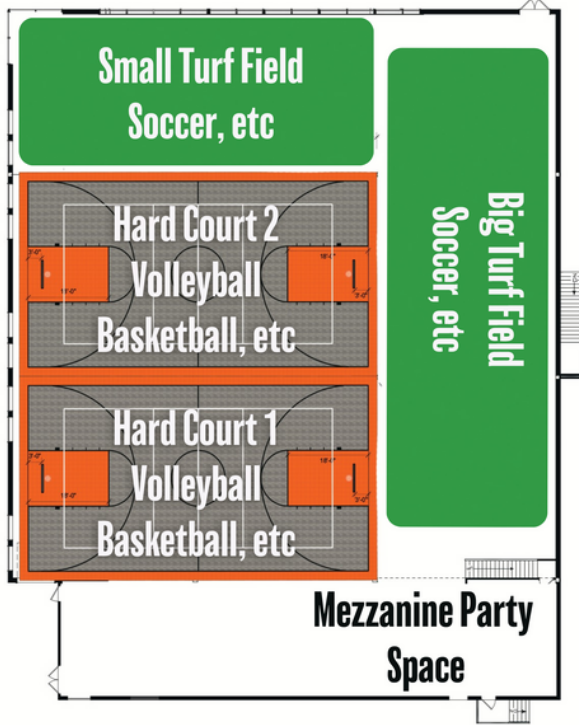

Interested? Scan here and let us know what you are planning! Our staff will reach out ASAP

Facility Layout

Mezzanine Party Space

At many party venues, you end up getting rushed in and out of a cramped, windowless party room. **At Dover Sportsplex, all of our party packages give you access to our spacious, open party space for the entire length of the party.** This provides you with a more comfortable experience for players and non-players alike. (Food and decorations are not included.)

Party Packages

	Sports areas: You choose from our two hardcourts and/or our small turf field.*			Entire Facility
	One area	Two areas	Three areas	
2 hours	\$300	\$475	\$650	\$925
3 hours	\$400	\$675	\$950	\$1,325
	More than 3 hours? Call us!			
max. # of players	12-15	25-30	36-45	50-60